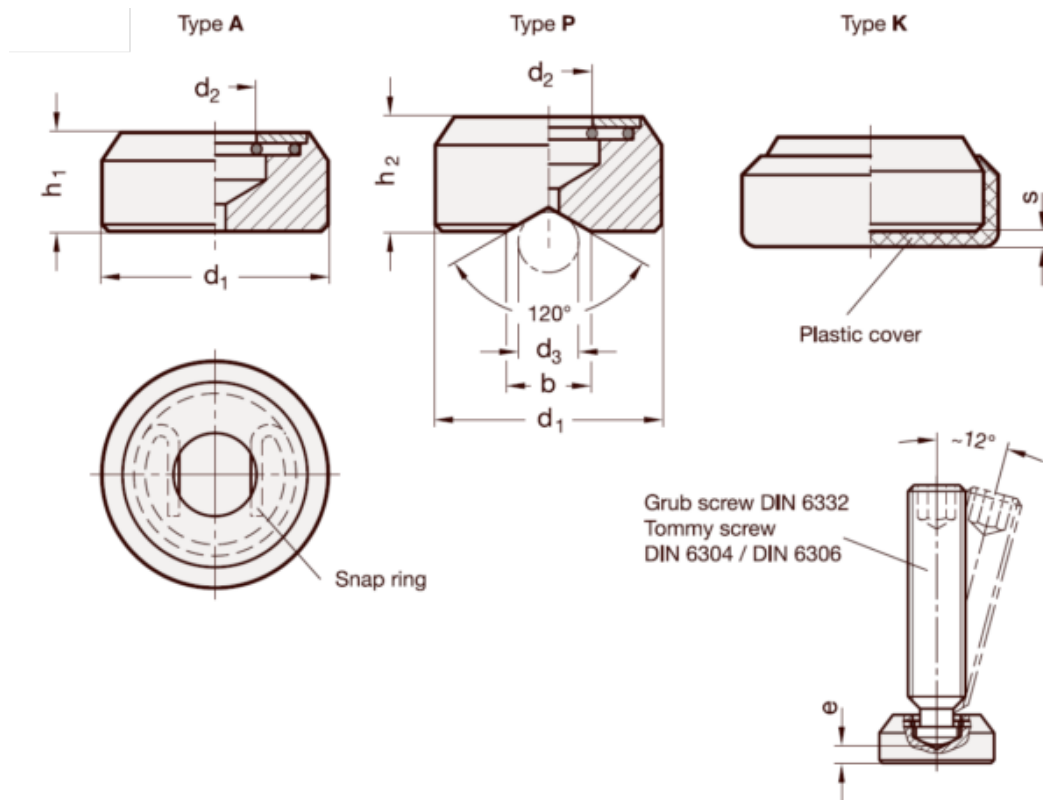

Article number: 20806311120P  
Description: E+G Thrust pad  
GN 6311.1-20-P

## Measures

b = 12  
d1 = 20  
d2 = 9.2  
d3 = 24  
h2 = 13  
Thread = M10/M12  
Type = Type P